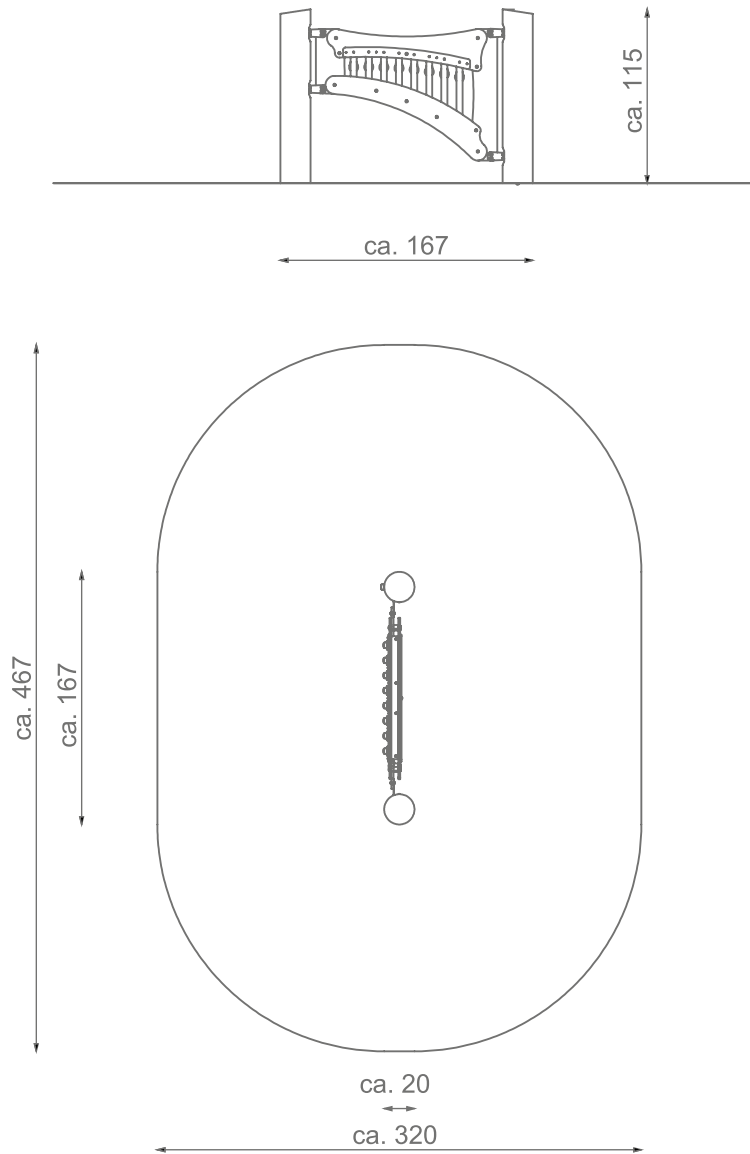

### Information about the product

Dimensions	ca. 167 x 20 cm
Safety zone	ca. 467 x 320cm
Safety zone area	ca. 13 m <sup>2</sup>
Overall height	ca. 115 cm
Free fall height	-
Amount of users	1
Product complies with EN 1176-1:2017-12	Yes
Availability of spare parts	Yes
Age range	1-12

### Functions

Socializing

 Sensory  
Integration

Education panel

SCALE 1:50

**Materials**

Natural robinia wood

Elements made of stainless steel AISI 304

HPL 13 mm panels